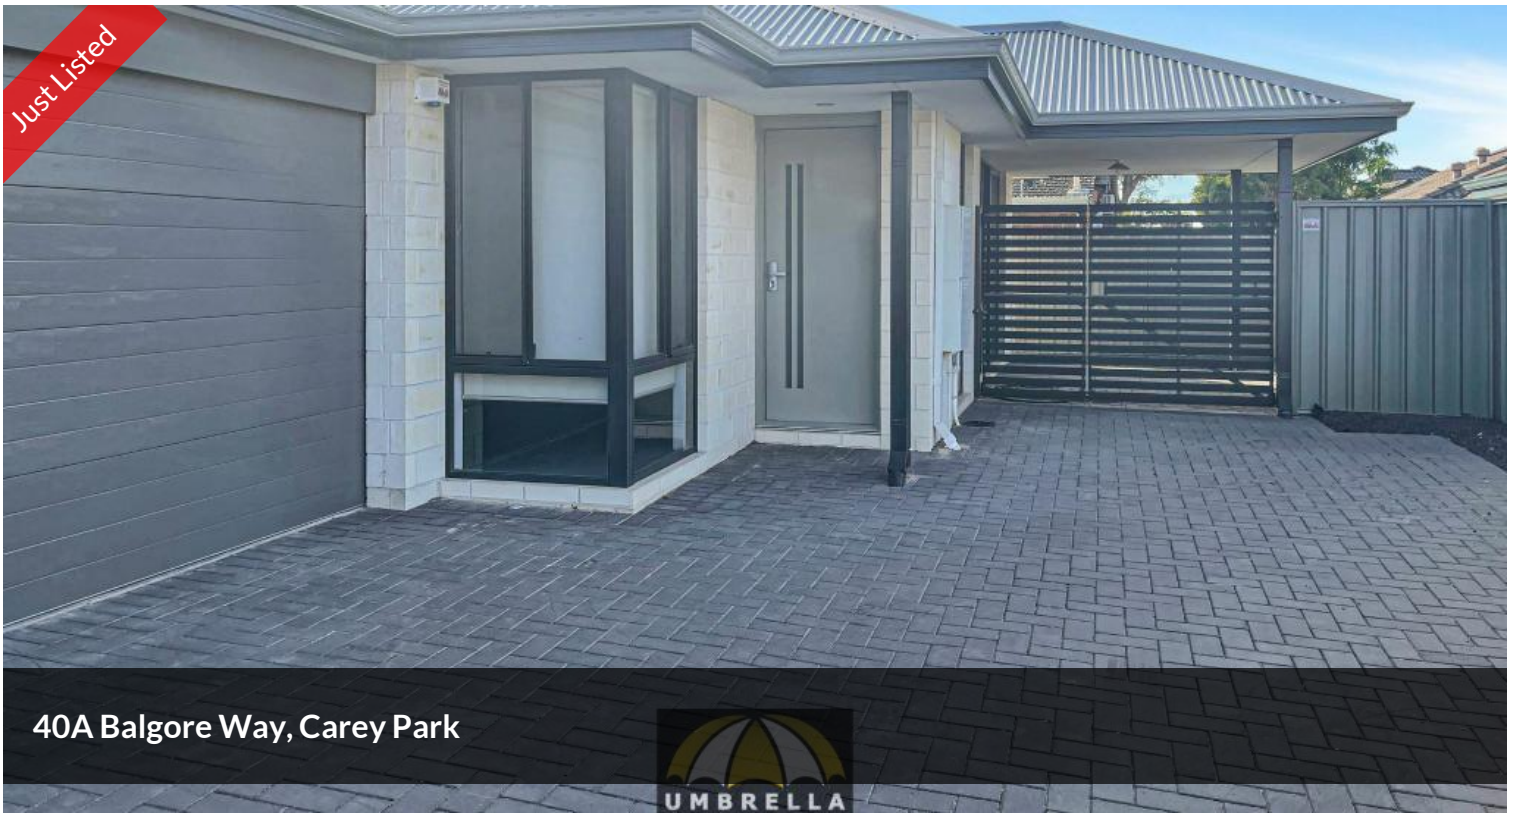

Just Listed

40A Balgore Way, Carey Park

MODERN 3X2 HOME

This modern 3x2 home is sure to please. Close to shops (Bunbury Forum 1.9KM), schools (Bunbury Catholic College 850M), Bunbury train station (650M) and Bunbury CBD (3.2KM) just a short drive its a must view.

Property Features Include:

- Spacious open plan living, kitchen and dining;
- Kitchen offers breakfast bar, ample cupboard space and a gas cooktop and dishwasher;
- Master bedroom is well sized offering ensuite, large built in robes and ceiling fan.
- Other two bedrooms offer built in robes and ceiling fans;
- Ensuite and main bathrooms offer free standing shower and vanity storage;
- Large enclosed garage with some extra storage room;
- Outdoor patio perfect for entertaining;